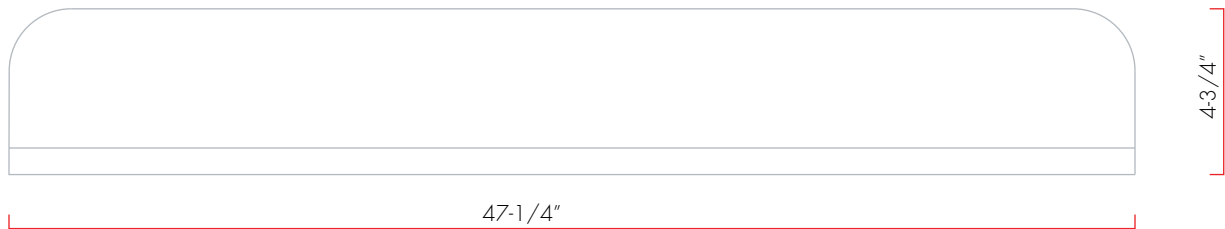

DAX-AB-1560-47

BATHROOM SHELVES SERIES

FEATURES

- Solid surface material
- Wall mount
- Hypoallergenic
- Mounting parts included
- Matte white finish