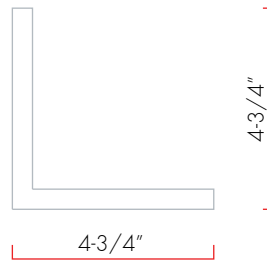

DAX-AB-1560-47

BATHROOM SHELVES SERIES

FEATURES

- Solid surface material
- Wall mount
- Hypoallergenic
- Mounting parts included
- Matte white finish